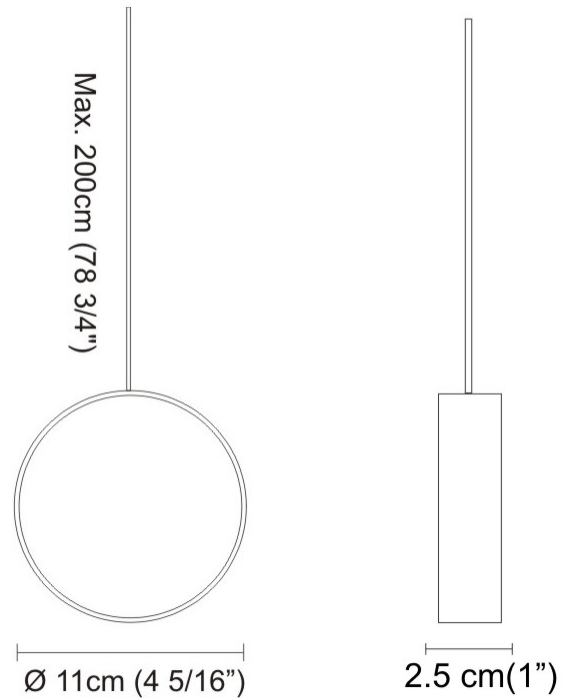

D131057-

base number   Finish
Options

1. To build a product code in our configurator select the specify button on the base model # product page
2. To build a manual product code on this datasheet choose from the options listed below in blue font and add the suffix to the base model #

GENERAL

Series: Do Not Disturb
Brand: Knikerboker
Division: Design
Mounting Type: Suspension
Mounting Location: Ceiling
Subcategory: Ambient

PHYSICAL

Shape: Round
Length (mm): 110
Length (in): 4 5/16
Width (mm): 25
Width (in): 1
Max. Overall Height (mm): 2000
Max. Overall Height (in): 78 3/4
Light Distribution: Direct / Indirect
Diffuser: Opal
Fixture Finish: EWH / EBK / MAN / COF / PRD / SLF / GLF / CLF / BRL
Fixture Material: Metal
Cable Details: Silicon Coaxial Cable 1500mm

ELECTRICAL

Lamp Type: LED
Input Wattage (W): 8
Total Output Wattage (W): 7
Dimming: 0-10V Dimming / Phase Dimming (120Vac Only)
Driver Included: Yes
Driver Location: Integrated
Driver Type: Constant Voltage - 120 / 277Vac
Driver Class: Class 2
Input Voltage (V): 120 - 277
Output Voltage (V): 24
Upon Request: (Not included - see components) Remote: 0-10Vdc dimming / (Included) Integral: Phase dimming @120Vac only / Non-dimming 277Vac

LED

Number of LEDs: 1
Color Temperature (°K): 3000
Max. Delivered Lumen (lm): 1000
CRI: >85 CRI
Lamp Life (hrs): 50000

OPTICAL

RATINGS AND CERTIFICATIONS

Certified By: Certified for North American Standards
IP rating: IP20