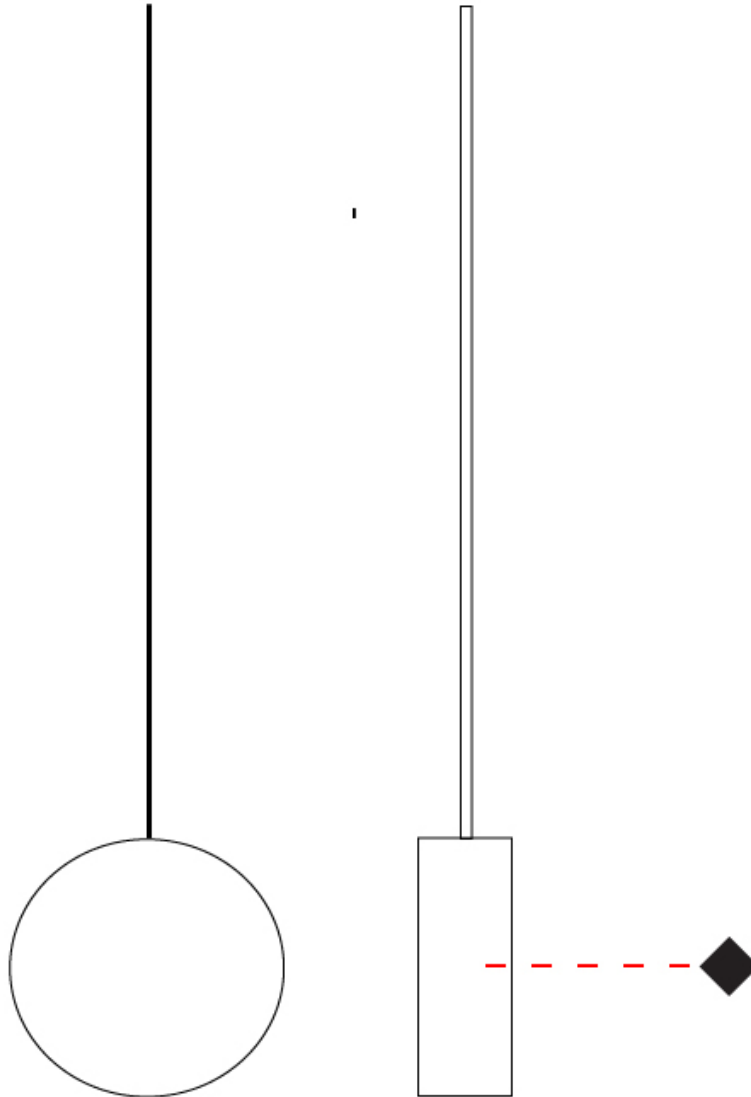

DO NOT DISTURB SUSPENSION

D131057-

PROJECT

TYPE

SPECIFIER

QUANTITY

DATE

D