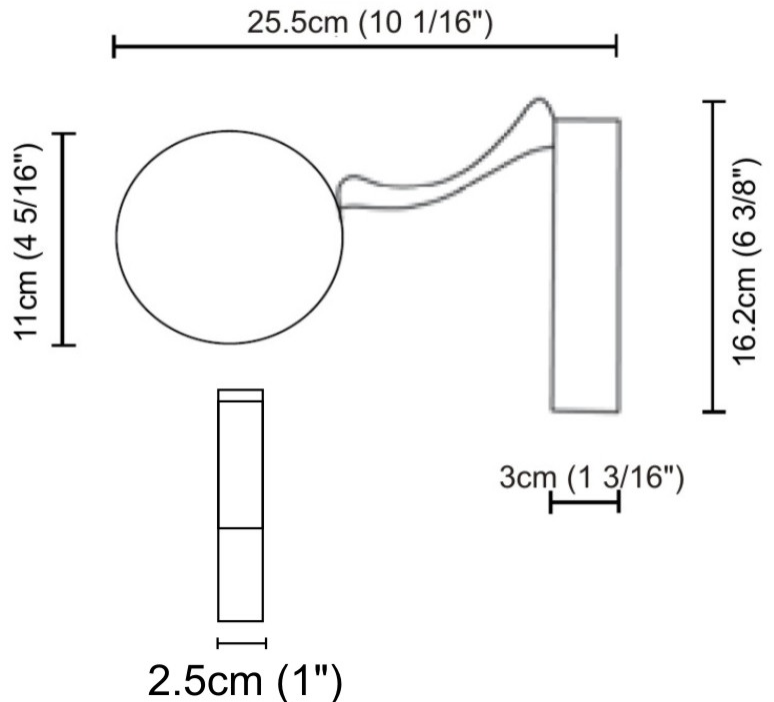

DO NOT DISTURB SURFACE

D133027-

base number _____
Finish Options _____

1. To build a product code in our configurator select the specify button on the base model # product page
2. To build a manual product code on this datasheet choose from the options listed below in blue font and add the suffix to the base model #

GENERAL

Series: Do Not Disturb
Brand: Knikerboker
Division: Design
Mounting Type: Surface
Mounting Location: Wall
Subcategory: Ambient

PHYSICAL

Shape: Round
Diameter (mm): 110
Diameter (in): 4 ⁵/₁₆
Length (mm): 30
Length (in): 1 ³/₁₆
Width (mm): 25
Width (in): 1
Height (mm): 162
Height (in): 6 ³/₈
Extension (mm): 255
Extension (in): 10 ¹/₁₆
Light Distribution: Direct / Indirect
Diffuser: Opal
Fixture Finish: [EWH](#) / [EBK](#) / [MAN](#) / [COF](#) / [PRD](#) / [SLF](#) / [GLF](#) / [CLF](#) / [BRL](#)
Fixture Material: Metal

ELECTRICAL

Lamp Type: LED
Total Output Wattage (W): 8
Dimming: Non-Dimmable
Driver Included: Yes
Driver Location: Integrated
Driver Type: Constant Voltage - Universal
Driver Class: Class 2
Input Voltage (V): 120 - 277
Upon Request: Integral: Phase dimming 120Vac / (See components)
Remote: 0-10Vdc dimming

LED

Number of LEDs: 1
Color Temperature (°K): 3000
Max. Delivered Lumen (lm): 1000
CRI: >85 CRI
Lamp Life (hrs): 50000

OPTICAL

RATINGS AND CERTIFICATIONS

Certified By: Certified for North American Standards
IP rating: IP20